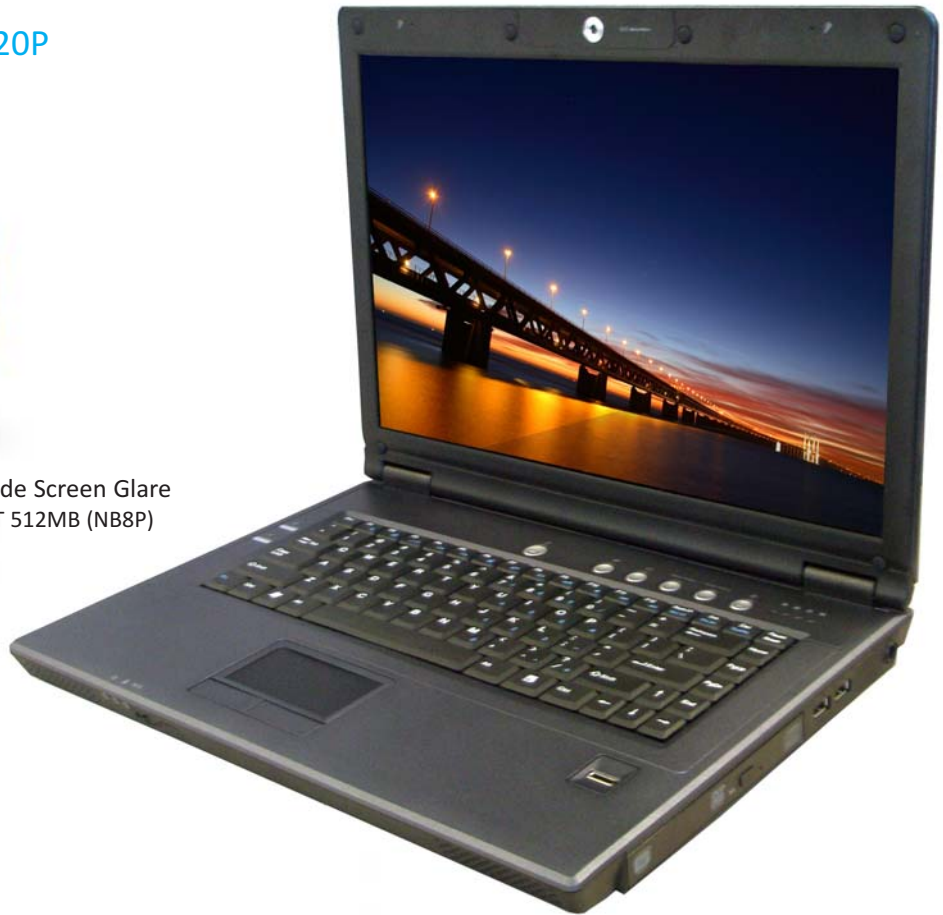

For more information, please visit
www.jettaus.com/Jetbook/9720P

15.4" 1280 x 800 WXGA Wide Screen Glare
NVIDIA® GeForce® Go 8600 GT 512MB (NB8P)

15.4" WXGA

Web Camera

8x DVD±RW

802.11AGN

Bluetooth

ExpressCard

TV Tuner

Biometric Security

JETBOOK 9720P

Fast, Powerful, Versatile

The 9720P features a bright 15.4" WXGA TFT-LCD display, next-generation NVIDIA® graphics, silver & black chassis, Intel® Turbo Memory Technology, and optional Bluetooth® functionality.

Model	Jetbook 9720P
Processor	Intel® Core™2 Duo, 800MHz FSB, Socket P
Memory	Supports (2) DDR2 533/667, Max 4GB
Chipset	Intel® 965PM Express
Screen Type	15.4" 1280 x 800 WXGA Wide Screen Glare
Graphics	NVIDIA® GeForce® Go 8600 GT 512MB (NB8P)
Dimensions	13.9" x 10.1" x 1.39"
Weight	6.17 lbs

Physical

Model	Jetbook 9720P
Screen Size	15.4"
Screen	15.4" 1280 x 800 WXGA Wide Screen Glare
Weight	6.17 lbs
Dimensions	13.9" x 10.1" x 1.39"

Platform

Processor	Second generation Intel® Core™2 Duo, 800MHz FSB, Socket P
Memory	Supports (2) 512MB/1GB/2GB DDR2 533/667, Max 4GB
Chipset	Intel® 965PM Express
Flash Memory	Optional Intel® Turbo Memory